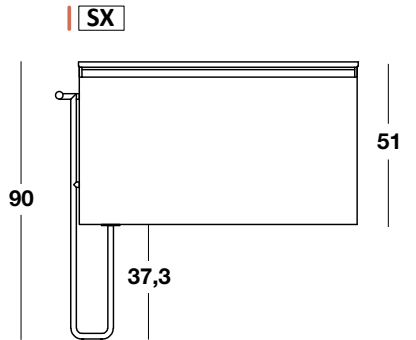

Accessoires meubles P 46/51/53 cm

Accessoires voor kasten D 46/51/53 cm
Accessories for D 46/51/53 cm furniture

Porte-serviette au sol pour meubles H.51

Staannd handdoekenrek voor kasten H.51

Floor-mounted towel holder for H.51 units

		Finition Uitvoering Finish	COD.	Prix Prijs Price
SX	1,6	127 GRIGIO	KP51SX_127	
		46 NERO	KP51SX_46	
		130 BRONZO	KP51SX_130	
DX	1,6	127 GRIGIO	KP51DX_127	
		46 NERO	KP51DX_46	
		130 BRONZO	KP51DX_130